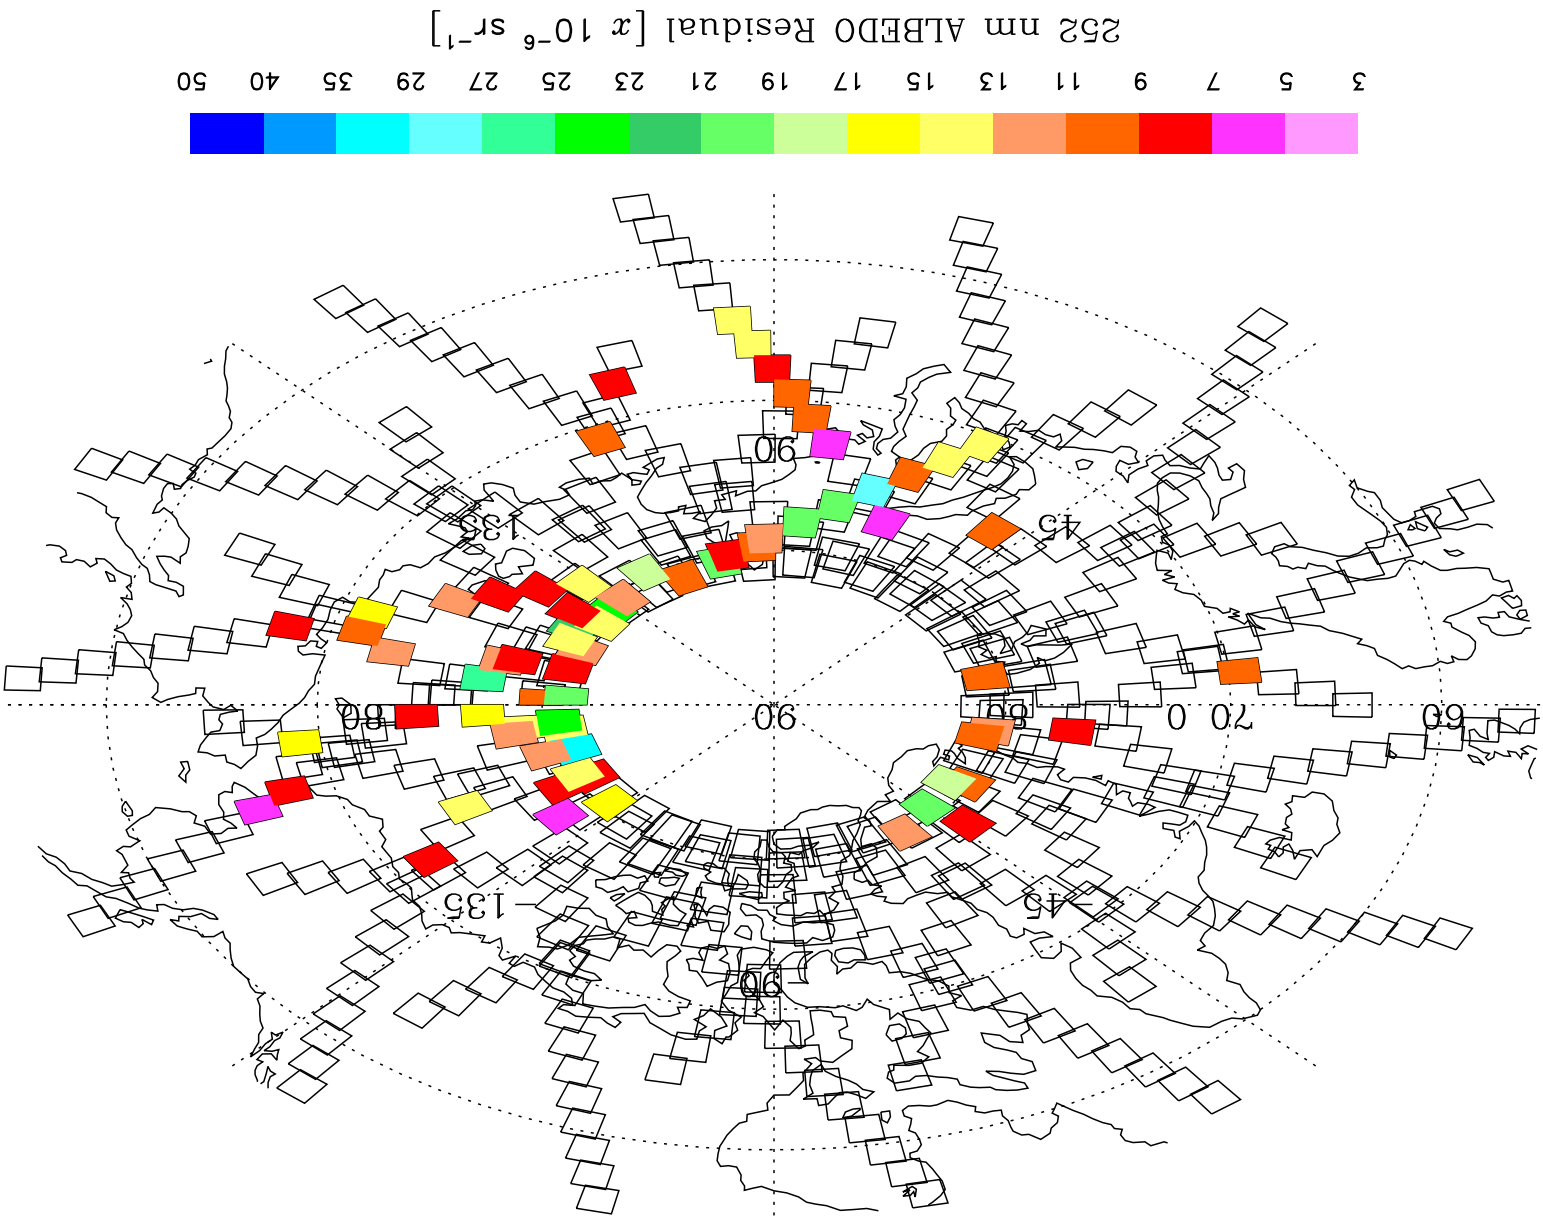

NOAA-17 SBUV/2 V4 Data for 2011/188: 92 PMC detections, 6 hits screened

15:39:20 Mon Mar 6 2017 /Users/deland/pmc/programs/polar_hits_v4_55.pro

NOAA-17 SBUV/2 V4 Data for 2011/200: 41 PMC detections, 6 hits screened

NOAA-17 SBUV/2 V4 Data for 2011/211: 94 PMC detections, 5 hits screened

15:39:44 Mon Mar 6 2017 /Users/deland/pmc/programs/polar_hits-v4_55.pro

NOAA-18 SBUV/2 V4 Data for 2011/188: 93 PMC detections, 6 hits screened

15:41:36 Mon Mar 6 2017 /Users/deland/pmc/programs/polar_hits_v4_55.pro

NOAA-18 SBUV/2 V4 Data for 2011/200: 95 PMC detections, 9 hits screened

15:41:45 Mon Mar 6 2017 /Users/deland/pmc/programs/polar_hits-v4_55.pro

NOAA-18 SBUV/2 V4 Data for 2011/210: 77 PMC detections, 4 hits screened

15:41:51 Mon Mar 6 2017 /Users/deland/pmc/programs/polar_hits_v4_55.pro

NOAA-18 SBUV/2 V4 Data for 2011/211: 76 PMC detections, 10 hits screened