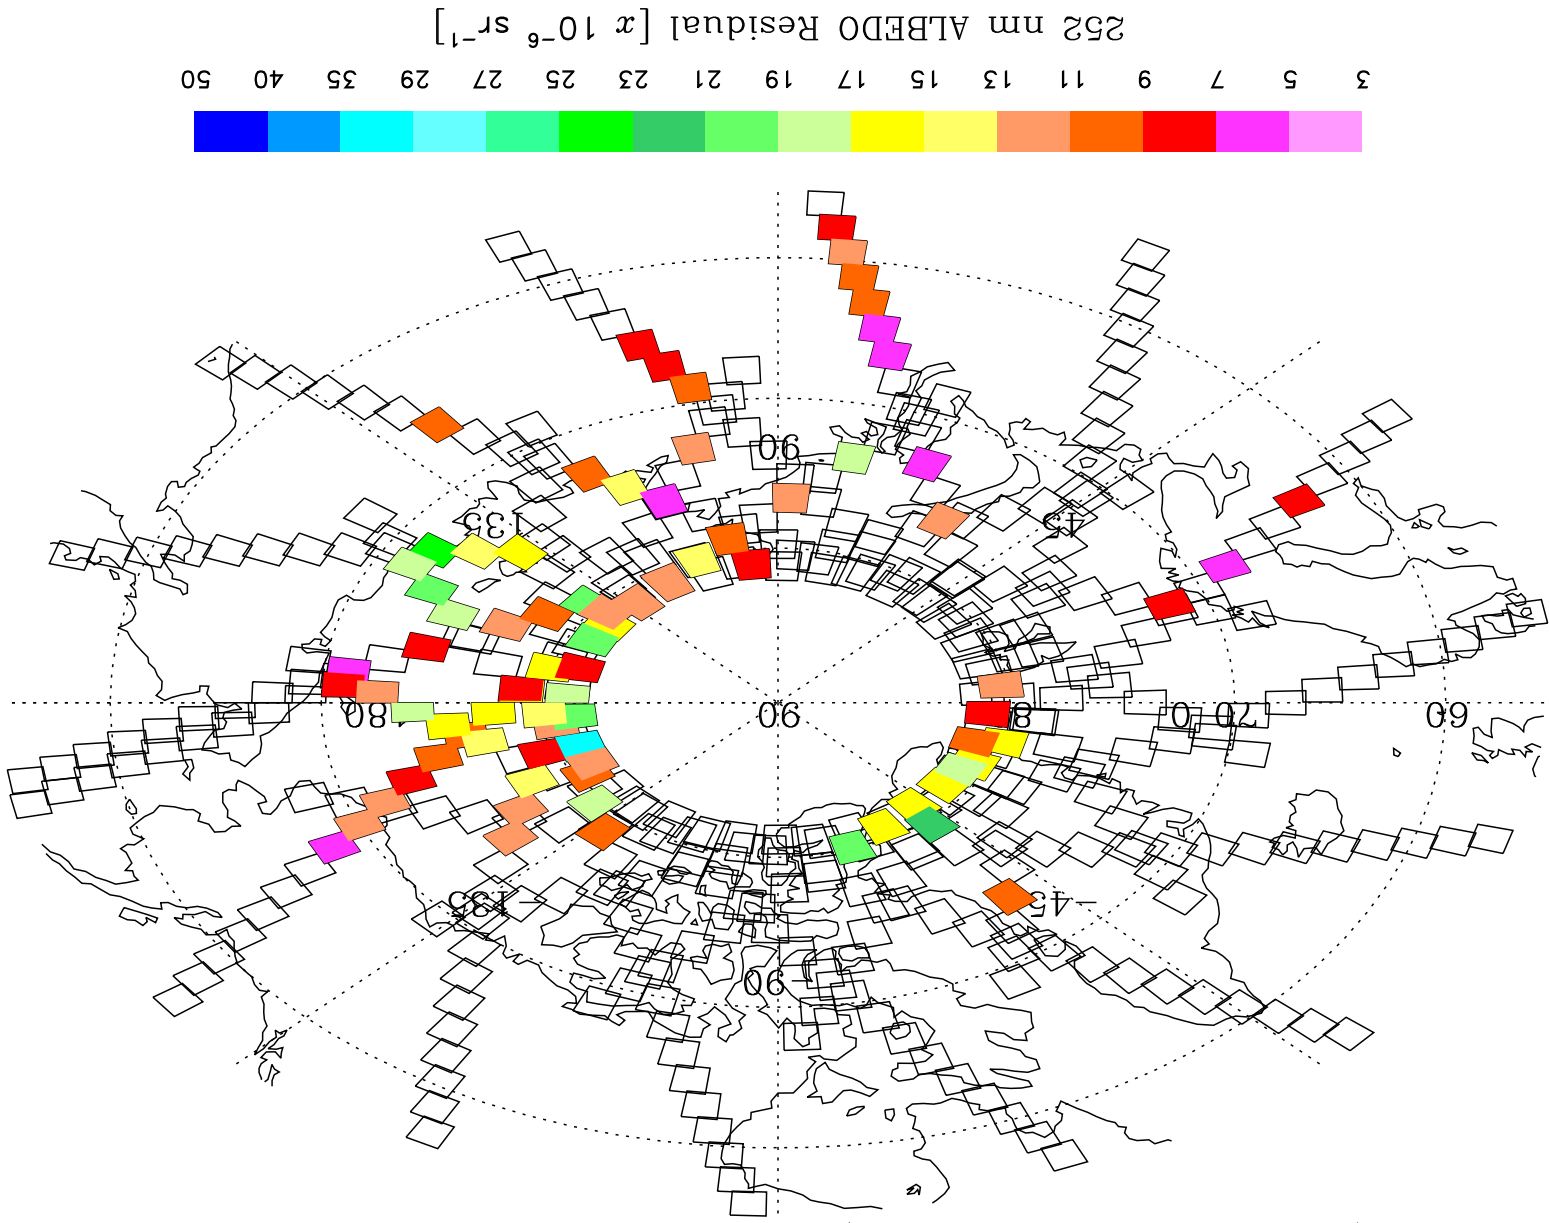

NOAA-19 SBUV/2 V4 Data for 2011/211: 82 PMC detections, 3 hits screened

15:42:39 Mon Mar 6 2017 /Users/deland/pmc/programs/polar_hits_v4_55.pro