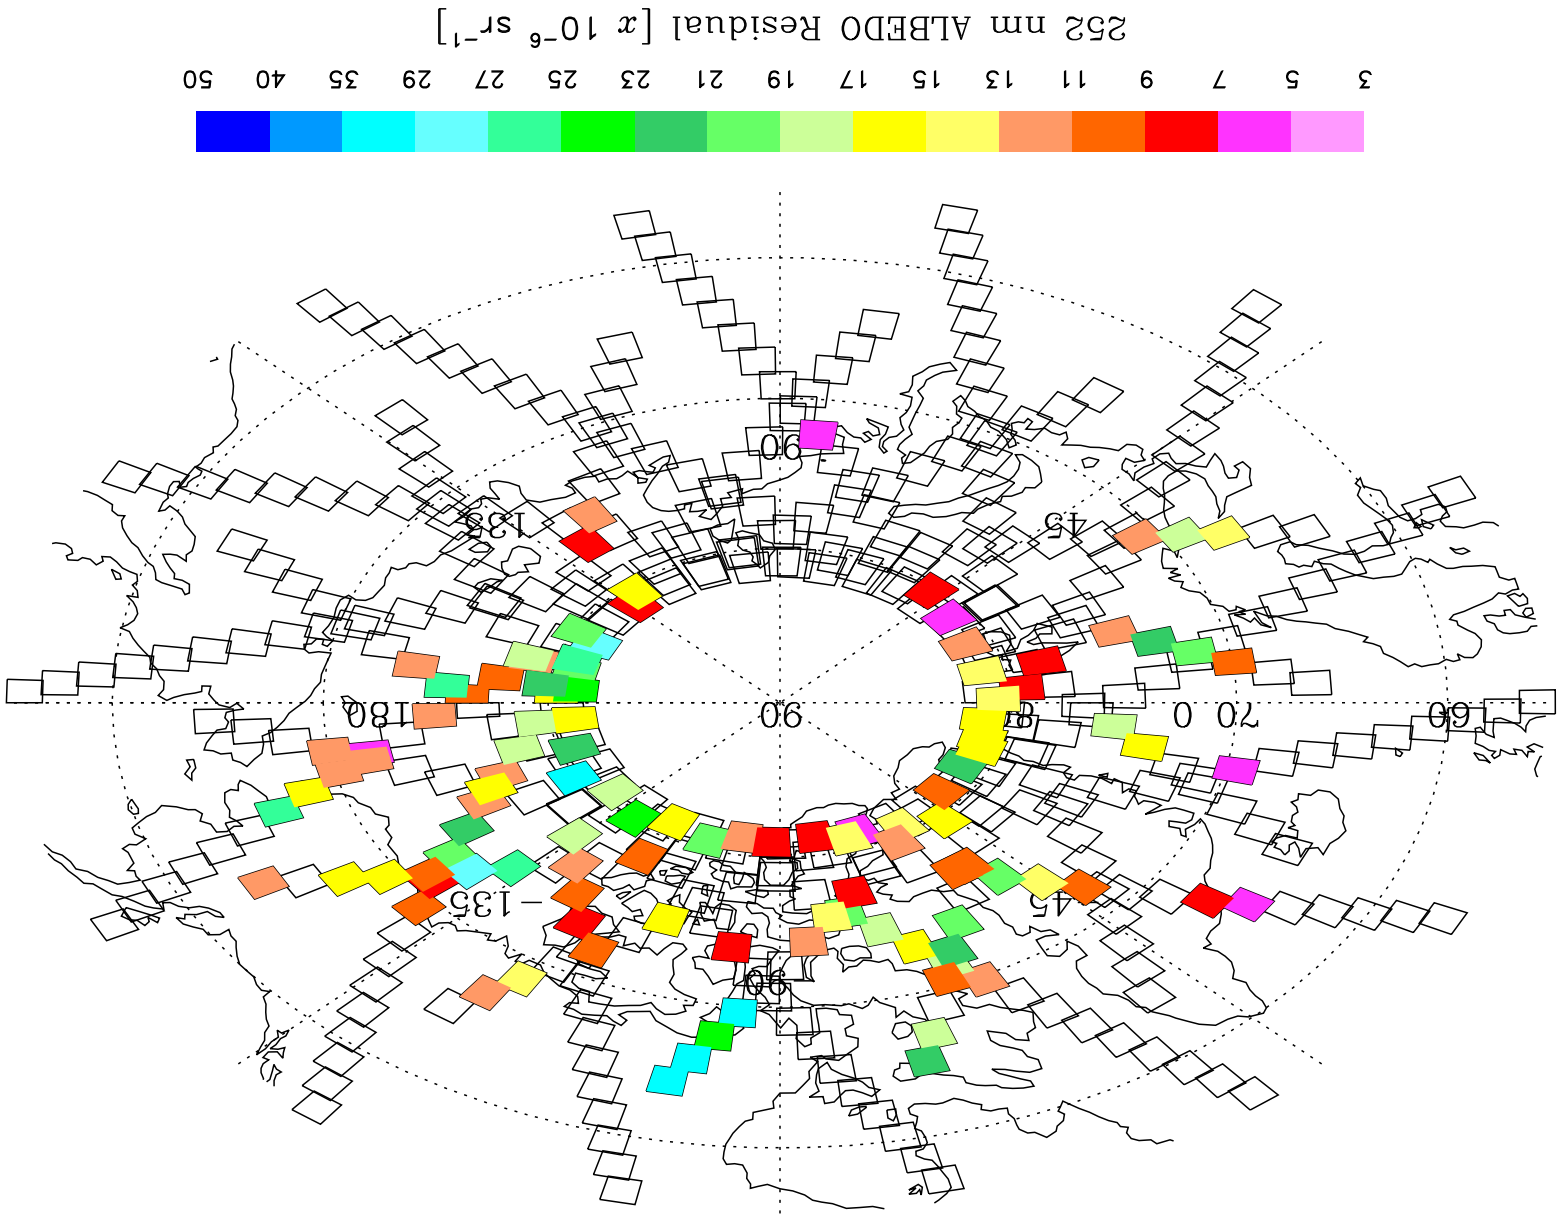

NOAA-19 SBUV/2 V4 Data for 2011/188: 112 PMC detections, 5 hits screened

15:42:18 Mon Mar 6 2017 /Users/deland/pmc/programs/polar_hits_v4_55.pro