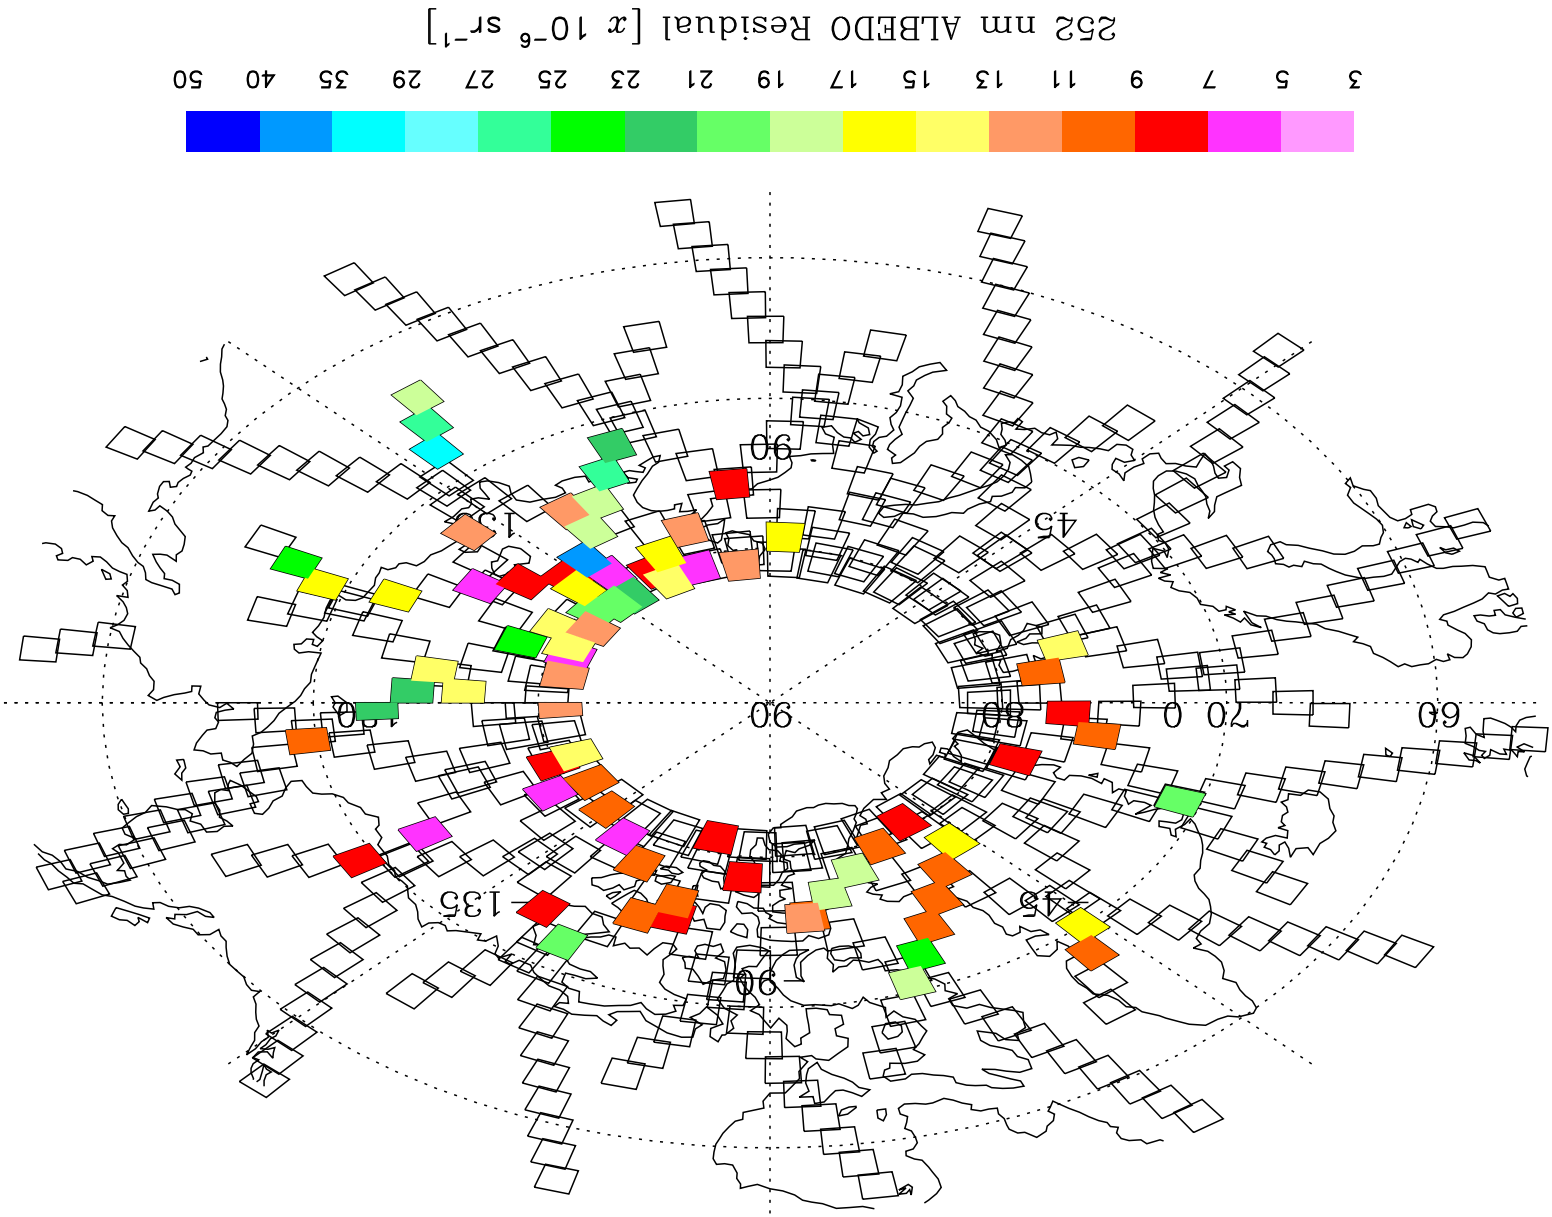

NOAA-18 SBUV/2 V4 Data for 2011/210: 77 PMC detections, 4 hits screened

15:41:51 Mon Mar 6 2017 /Users/deland/pmc/programs/polar_hits_v4_55.pro