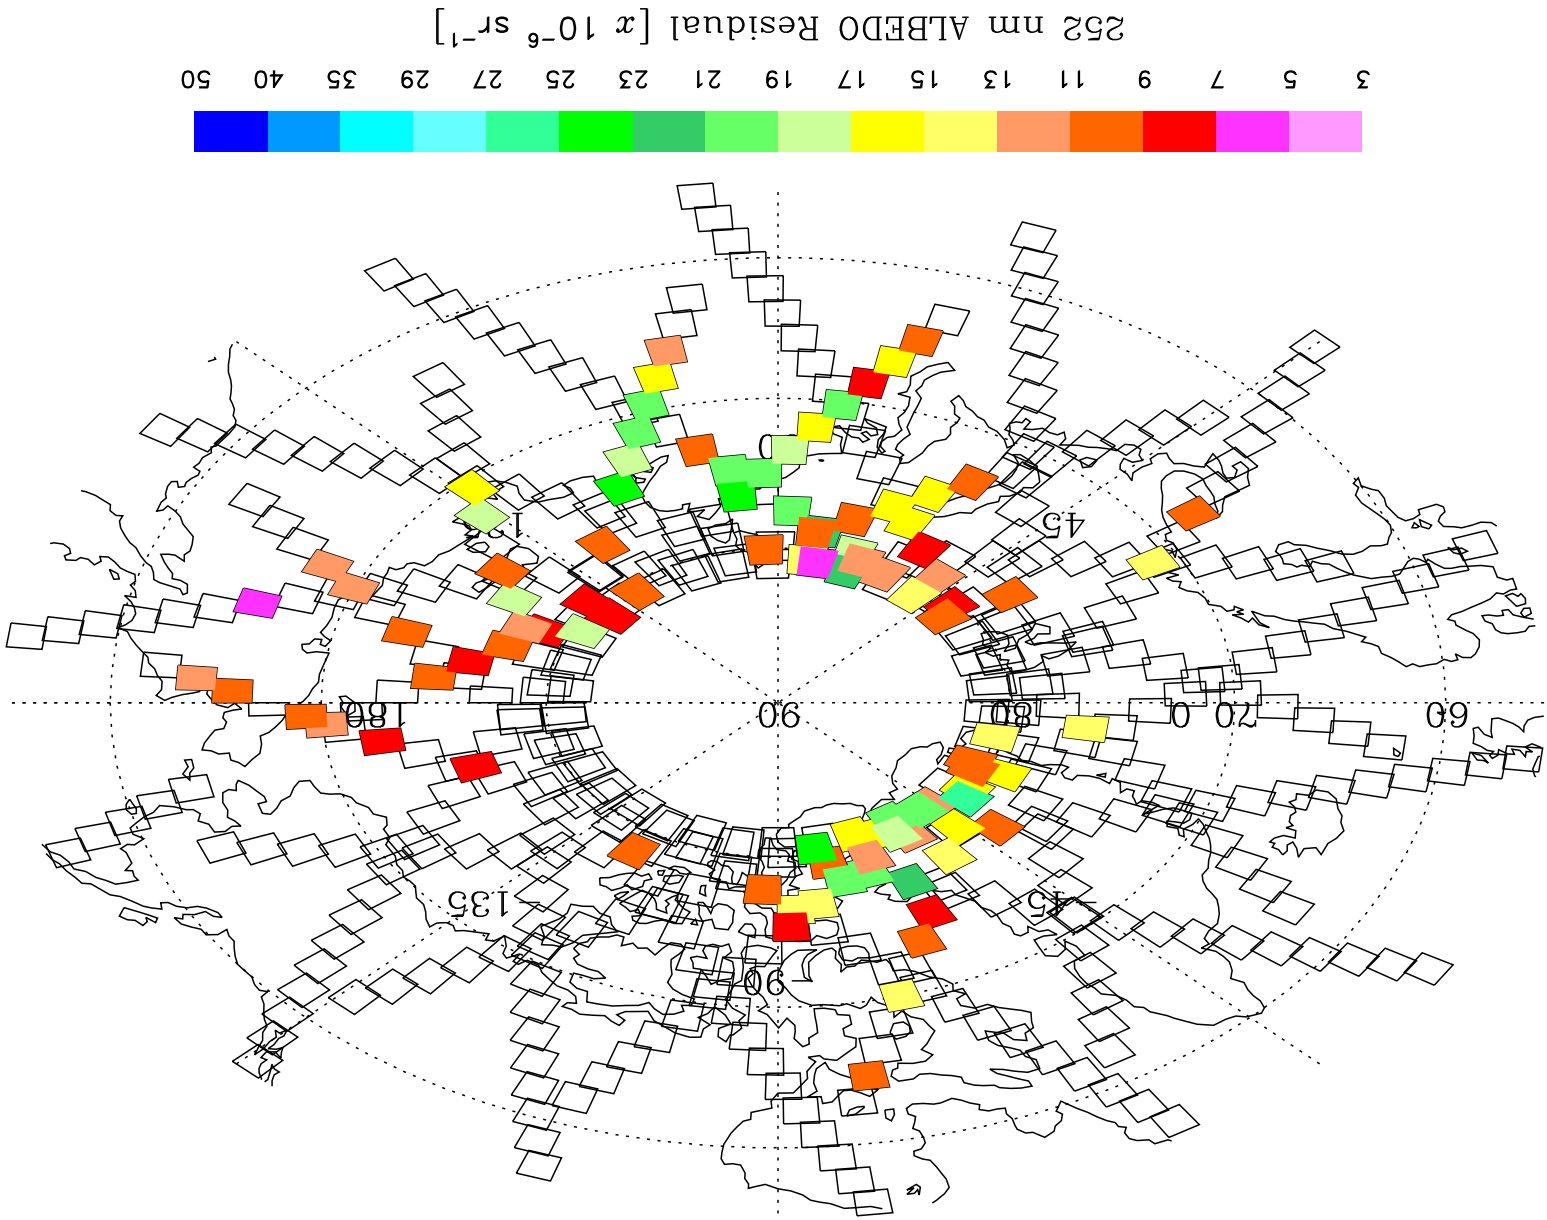

NOAA-17 SBUV/2 V4 Data for 2011/188: 92 PMC detections, 6 hits screened

15:39:20 Mon Mar 6 2017 /Users/deland/pmc/programs/polar_hits_v4_55.pro

NOAA-17 SBUV/2 V4 Data for 2011/200: 41 PMC detections, 6 hits screened

15:39:30 Mon Mar 6 2017 /Users/deland/pmc/programs/polar_hits_v4_55.pro

NOAA-17 SBUV/2 V4 Data for 2011/210: 47 PMC detections, 3 hits screened

15:39:38 Mon Mar 6 2017 /Users/deland/pmc/programs/polar_hits_v4_55.pro

NOAA-17 SBUV/2 V4 Data for 2011/211: 94 PMC detections, 5 hits screened

15:39:44 Mon Mar 6 2017 /Users/deland/pmc/programs/polar_hits-v4_55.pro

NOAA-18 SBUV/2 V4 Data for 2011/188: 93 PMC detections, 6 hits screened

15:41:36 Mon Mar 6 2017 /Users/deland/pmc/programs/polar_hits_v4_55.pro

NOAA-18 SBUV/2 V4 Data for 2011/200: 95 PMC detections, 9 hits screened

15:41:45 Mon Mar 6 2017 /Users/deland/pmc/programs/polar_hits-v4_55.pro