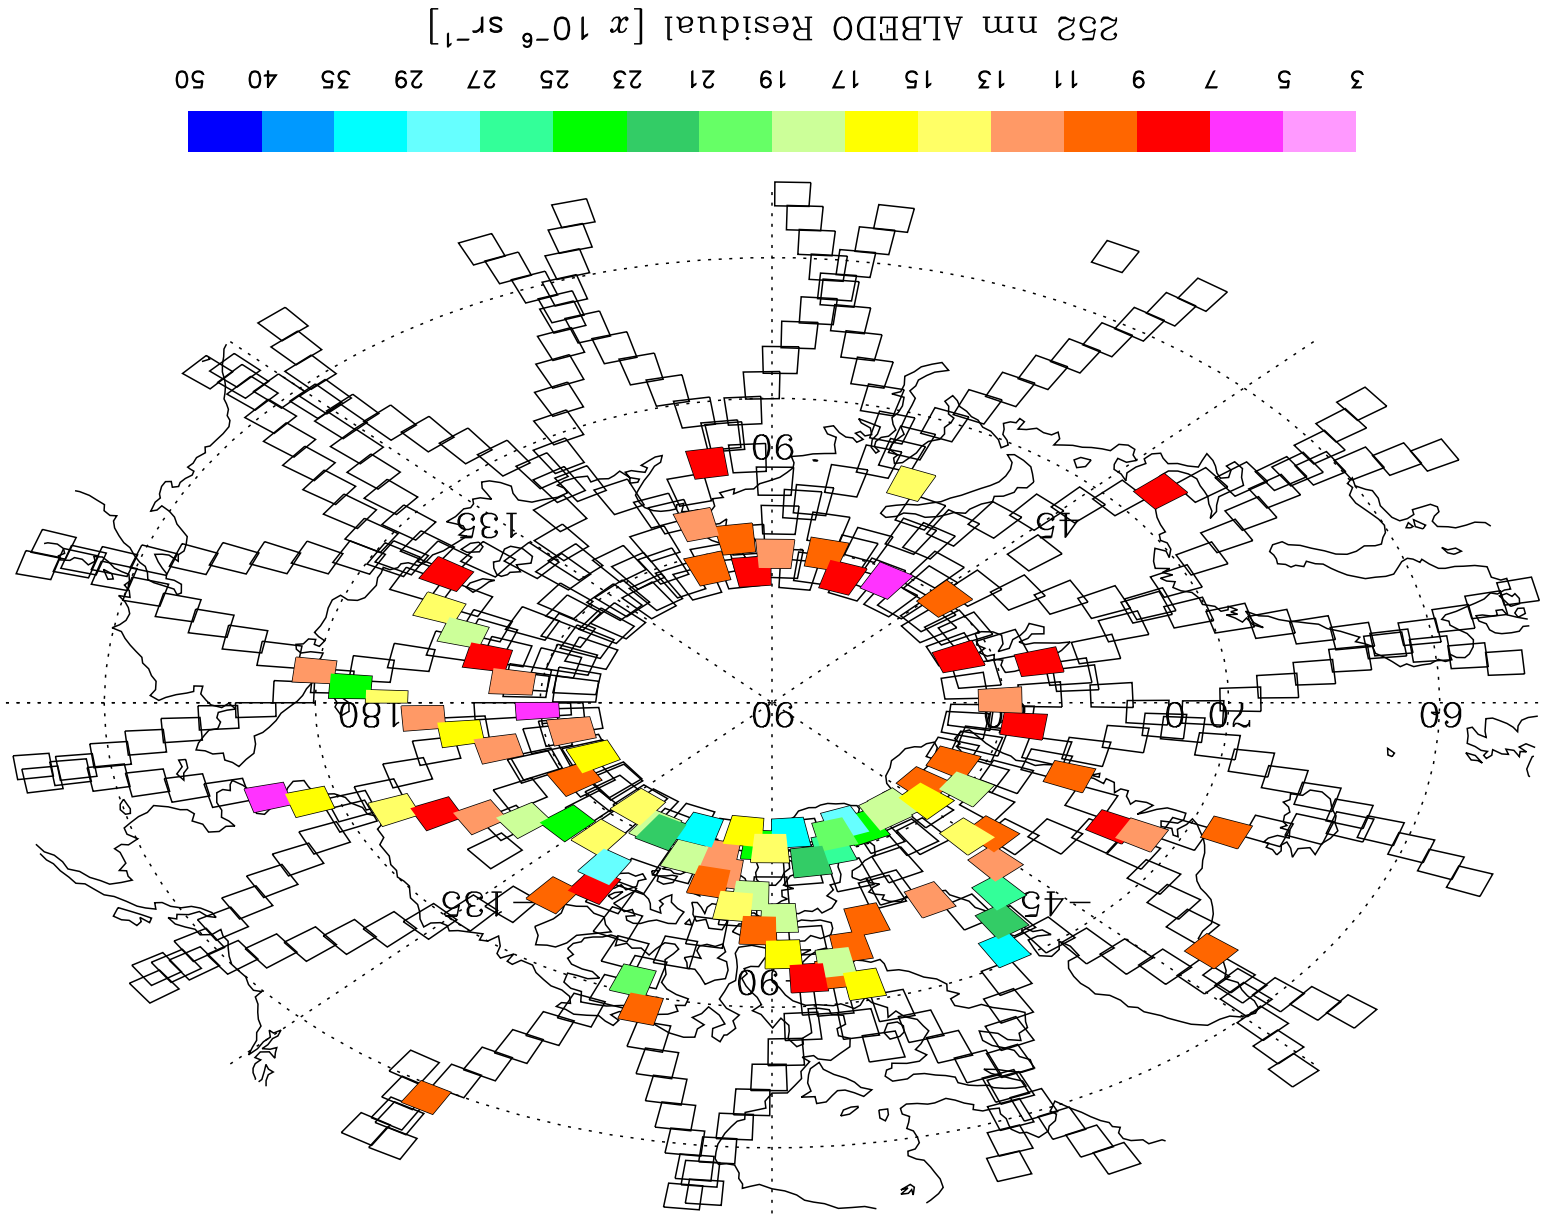

NOAA-17 SBUV/2 V4 Data for 2011/188: 92 PMC detections, 6 hits screened

15:39:20 Mon Mar 6 2017 /Users/deland/pmc/programs/polar_hits_v4_55.pro

NOAA-17 SBUV/2 V4 Data for 2011/200: 41 PMC detections, 6 hits screened

15:39:30 Mon Mar 6 2017 /Users/deland/pmc/programs/polar_hits_v4_55.pro

NOAA-17 SBUV/2 V4 Data for 2011/210: 47 PMC detections, 3 hits screened

15:39:38 Mon Mar 6 2017 /Users/deland/pmc/programs/polar_hits_v4_55.pro

NOAA-17 SBUV/2 V4 Data for 2011/211: 94 PMC detections, 5 hits screened

15:39:44 Mon Mar 6 2017 /Users/deland/pmc/programs/polar_hits-v4_55.pro

NOAA-18 SBUV/2 V4 Data for 2011/188: 93 PMC detections, 6 hits screened

NOAA-18 SBUV/2 V4 Data for 2011/210: 77 PMC detections, 4 hits screened

15:41:51 Mon Mar 6 2017 /Users/deland/pmc/programs/polar_hits_v4_55.pro

NOAA-18 SBUV/2 V4 Data for 2011/211: 76 PMC detections, 10 hits screened