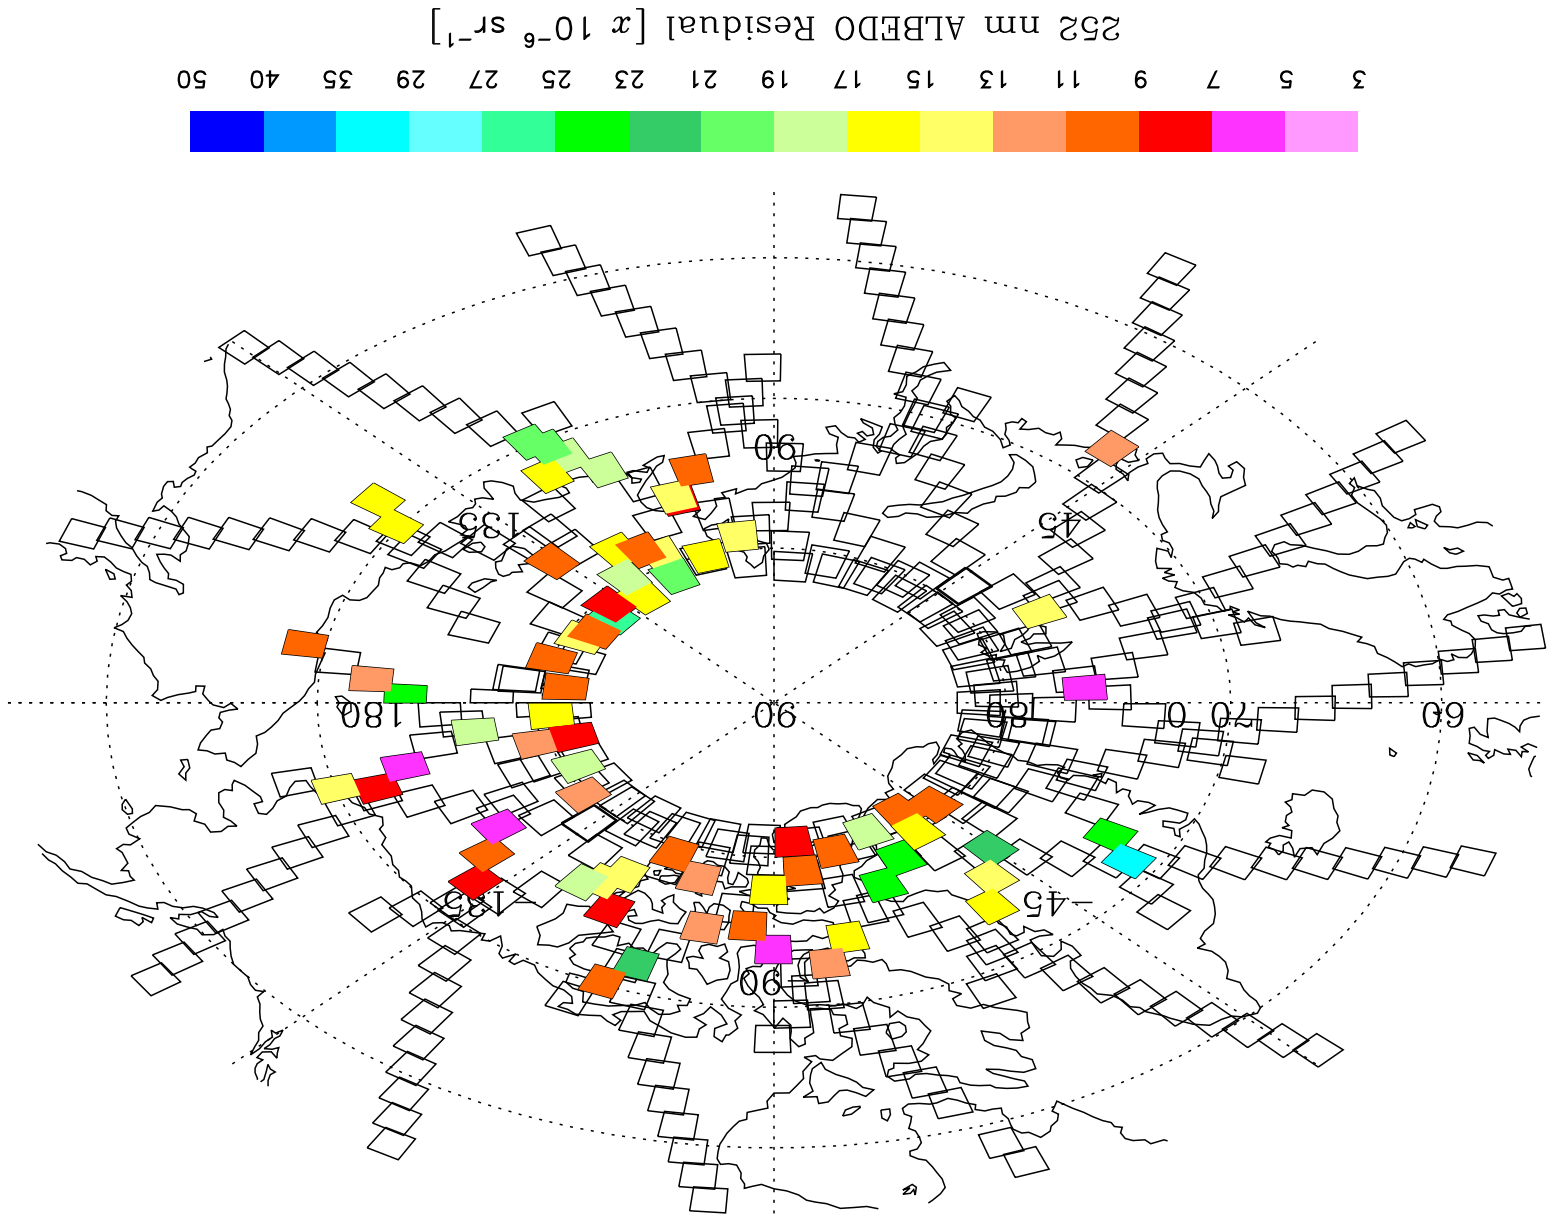

NOAA-19 SBUV/2 V4 Data for 2011/210: 71 PMC detections, 2 hits screened

15:42:33 Mon Mar 6 2017 /Users/deland/pmc/programs/polar_hits_v4_55.pro