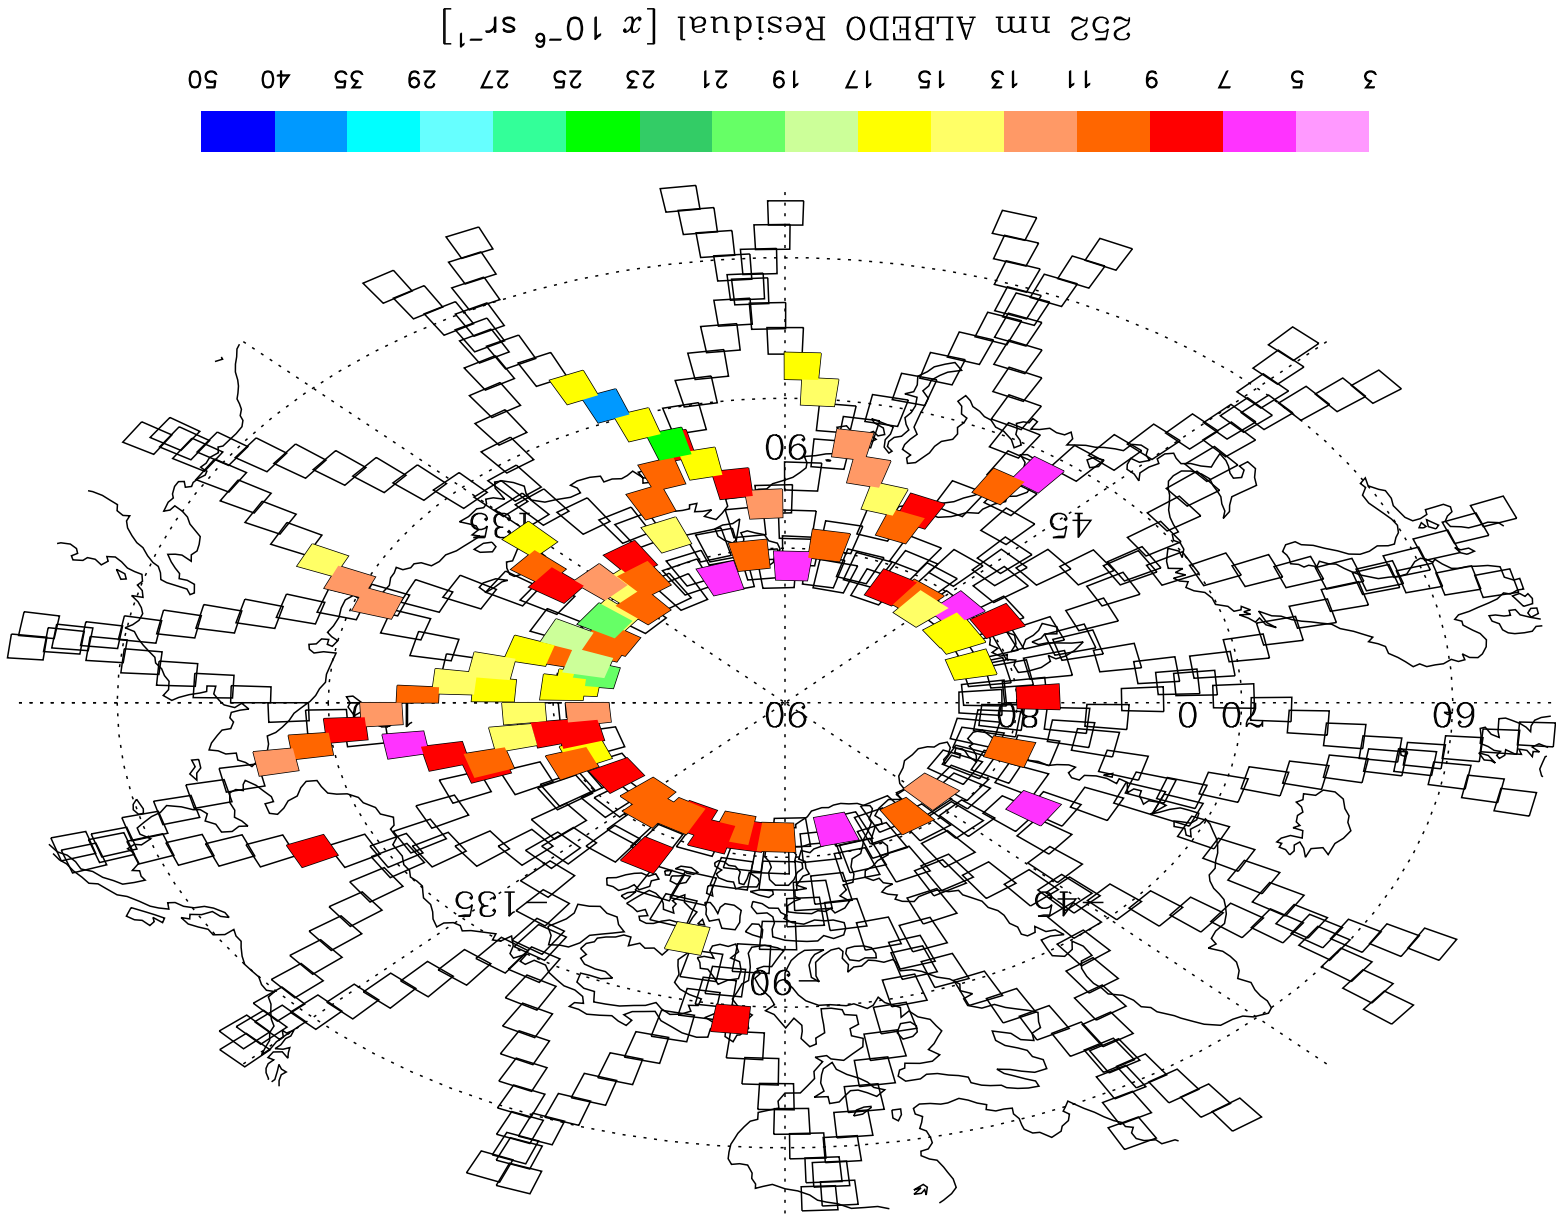

NOAA-17 SBUV/2 V4 Data for 2011/188: 92 PMC detections, 6 hits screened

15:39:20 Mon Mar 6 2017 /Users/deland/pmc/programs/polar_hits_v4_55.pro

NOAA-17 SBUV/2 V4 Data for 2011/200: 41 PMC detections, 6 hits screened

15:39:30 Mon Mar 6 2017 /Users/deland/pmc/programs/polar_hits_v4_55.pro

NOAA-17 SBUV/2 V4 Data for 2011/210: 47 PMC detections, 3 hits screened

15:39:38 Mon Mar 6 2017 /Users/deland/pmc/programs/polar_hits_v4_55.pro

NOAA-17 SBUV/2 V4 Data for 2011/211: 94 PMC detections, 5 hits screened

15:39:44 Mon Mar 6 2017 /Users/deland/pmc/programs/polar_hits-v4_55.pro

NOAA-18 SBUV/2 V4 Data for 2011/188: 93 PMC detections, 6 hits screened

NOAA-18 SBUV/2 V4 Data for 2011/210: 77 PMC detections, 4 hits screened

15:41:51 Mon Mar 6 2017 /Users/deland/pmc/programs/polar_hits_v4_55.pro

NOAA-18 SBUV/2 V4 Data for 2011/211: 76 PMC detections, 10 hits screened