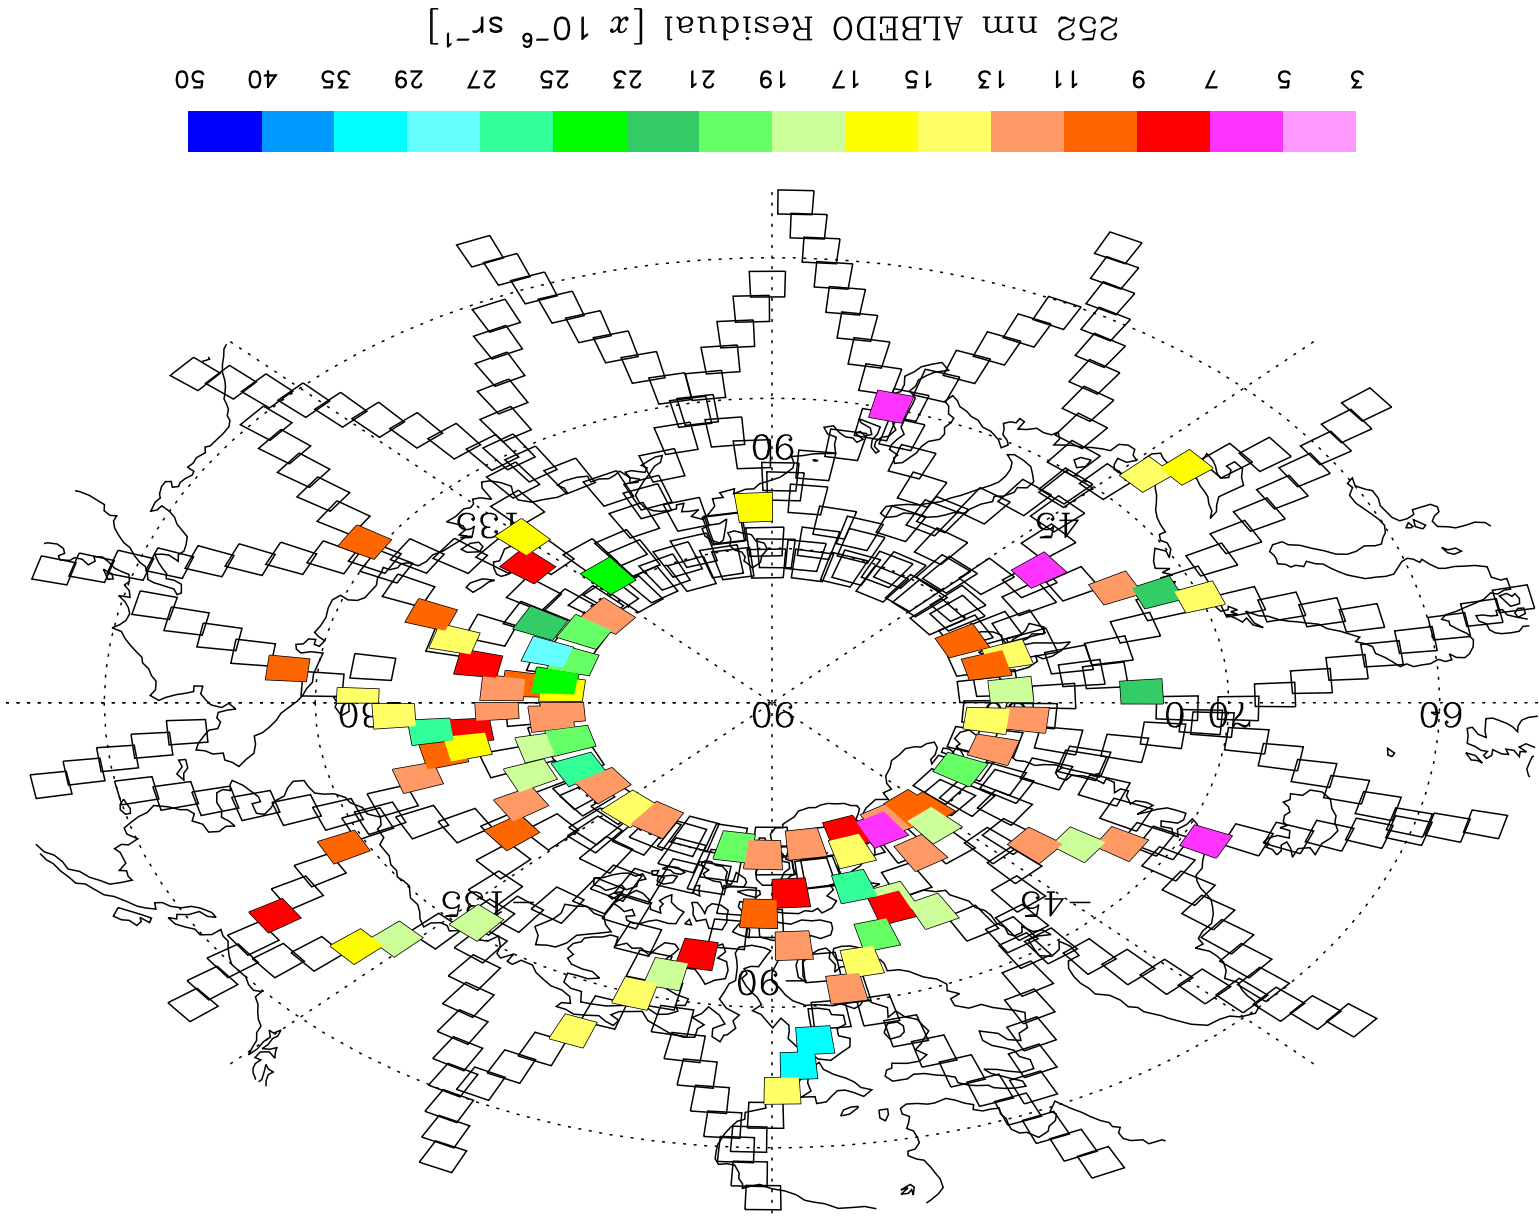

NOAA-17 SBUV/2 V4 Data for 2011/188: 92 PMC detections, 6 hits screened

15:39:20 Mon Mar 6 2017 /Users/deland/pmc/programs/polar_hits_v4_55.pro

NOAA-17 SBUV/2 V4 Data for 2011/200: 41 PMC detections, 6 hits screened

15:39:30 Mon Mar 6 2017 /Users/deland/pmc/programs/polar_hits_v4_55.pro

NOAA-17 SBUV/2 V4 Data for 2011/210: 47 PMC detections, 3 hits screened

15:39:38 Mon Mar 6 2017 /Users/deland/pmc/programs/polar_hits_v4_55.pro

NOAA-17 SBUV/2 V4 Data for 2011/211: 94 PMC detections, 5 hits screened

15:39:44 Mon Mar 6 2017 /Users/deland/pmc/programs/polar_hits-v4_55.pro

NOAA-18 SBUV/2 V4 Data for 2011/188: 93 PMC detections, 6 hits screened

15:41:36 Mon Mar 6 2017 /Users/deland/pmc/programs/polar_hits_v4_55.pro

NOAA-18 SBUV/2 V4 Data for 2011/200: 95 PMC detections, 9 hits screened

15:41:45 Mon Mar 6 2017 /Users/deland/pmc/programs/polar_hits-v4_55.pro