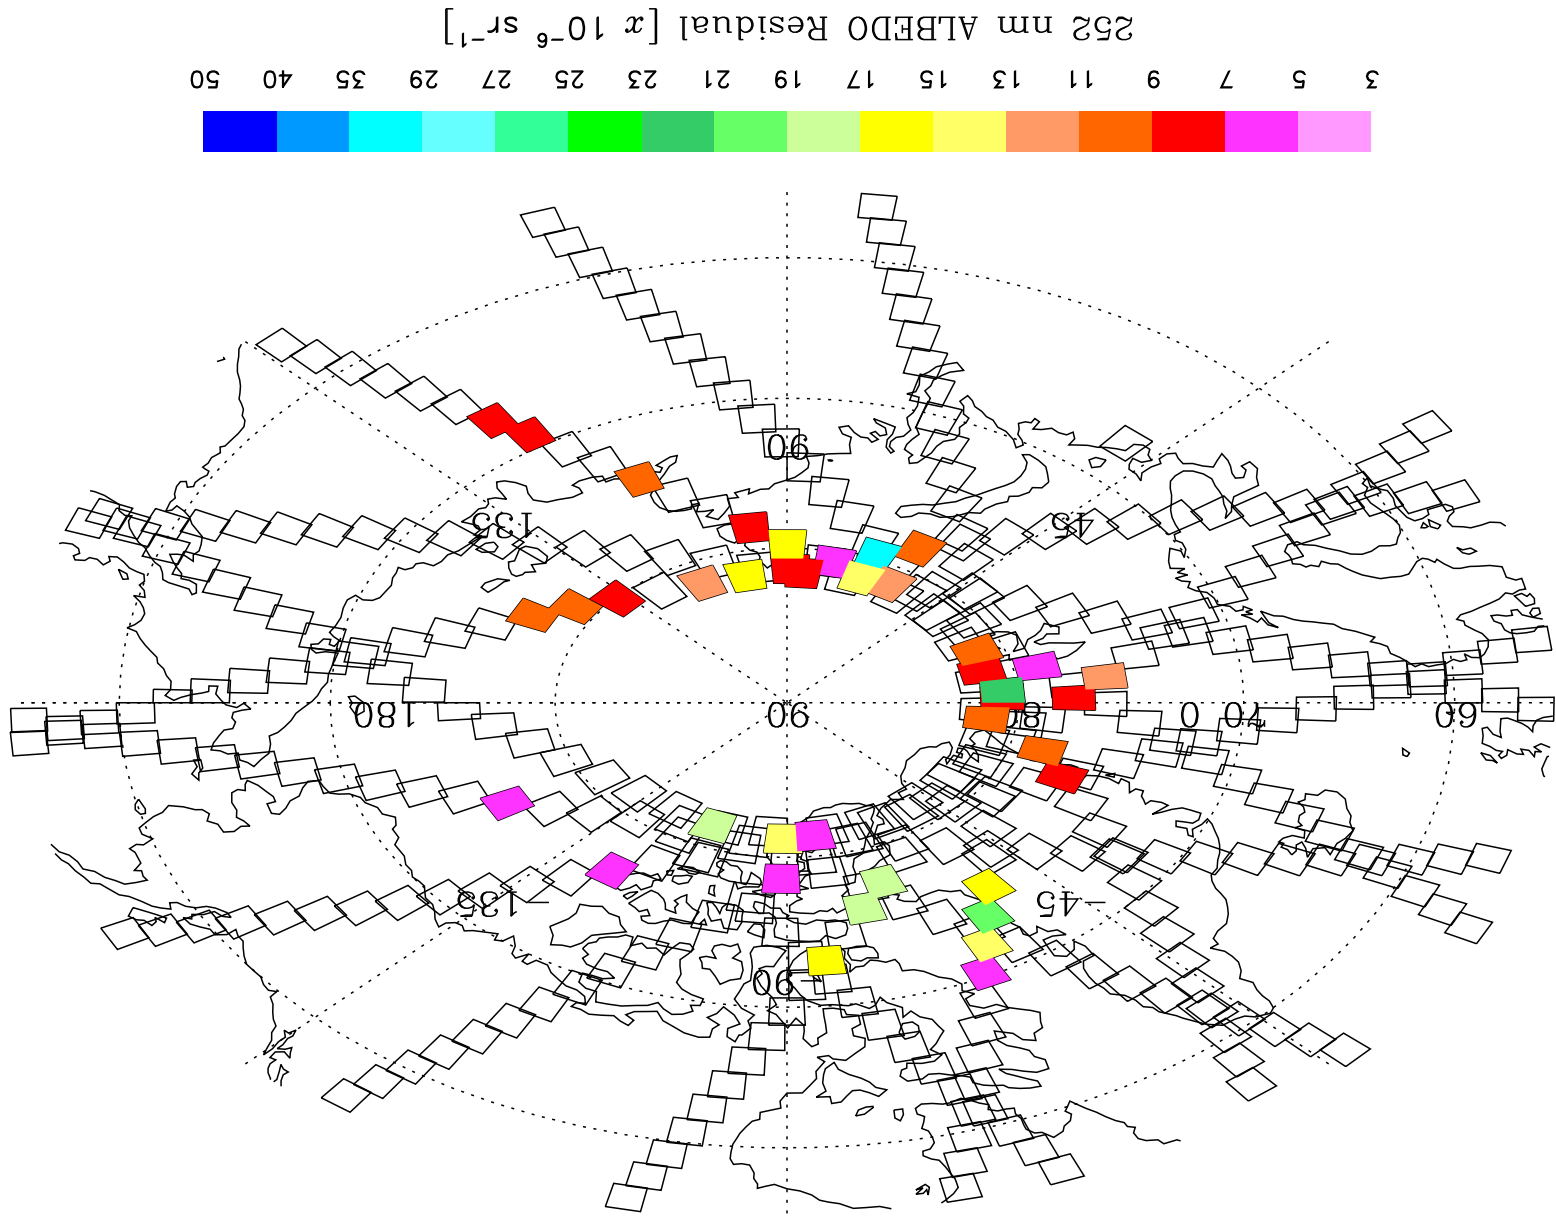

NOAA-17 SBUV/2 V4 Data for 2011/188: 92 PMC detections, 6 hits screened

15:39:20 Mon Mar 6 2017 /Users/deland/pmc/programs/polar_hits_v4_55.pro

NOAA-17 SBUV/2 V4 Data for 2011/200: 41 PMC detections, 6 hits screened

15:39:30 Mon Mar 6 2017 /Users/deland/pmc/programs/polar_hits_v4_55.pro

NOAA-17 SBUV/2 V4 Data for 2011/210: 47 PMC detections, 3 hits screened

15:39:38 Mon Mar 6 2017 /Users/deland/pmc/programs/polar_hits_v4_55.pro

NOAA-17 SBUV/2 V4 Data for 2011/211: 94 PMC detections, 5 hits screened

15:39:44 Mon Mar 6 2017 /Users/deland/pmc/programs/polar_hits-v4_55.pro

NOAA-18 SBUV/2 V4 Data for 2011/188: 93 PMC detections, 6 hits screened

NOAA-18 SBUV/2 V4 Data for 2011/210: 77 PMC detections, 4 hits screened

15:41:51 Mon Mar 6 2017 /Users/deland/pmc/programs/polar_hits_v4_55.pro

NOAA-18 SBUV/2 V4 Data for 2011/211: 76 PMC detections, 10 hits screened