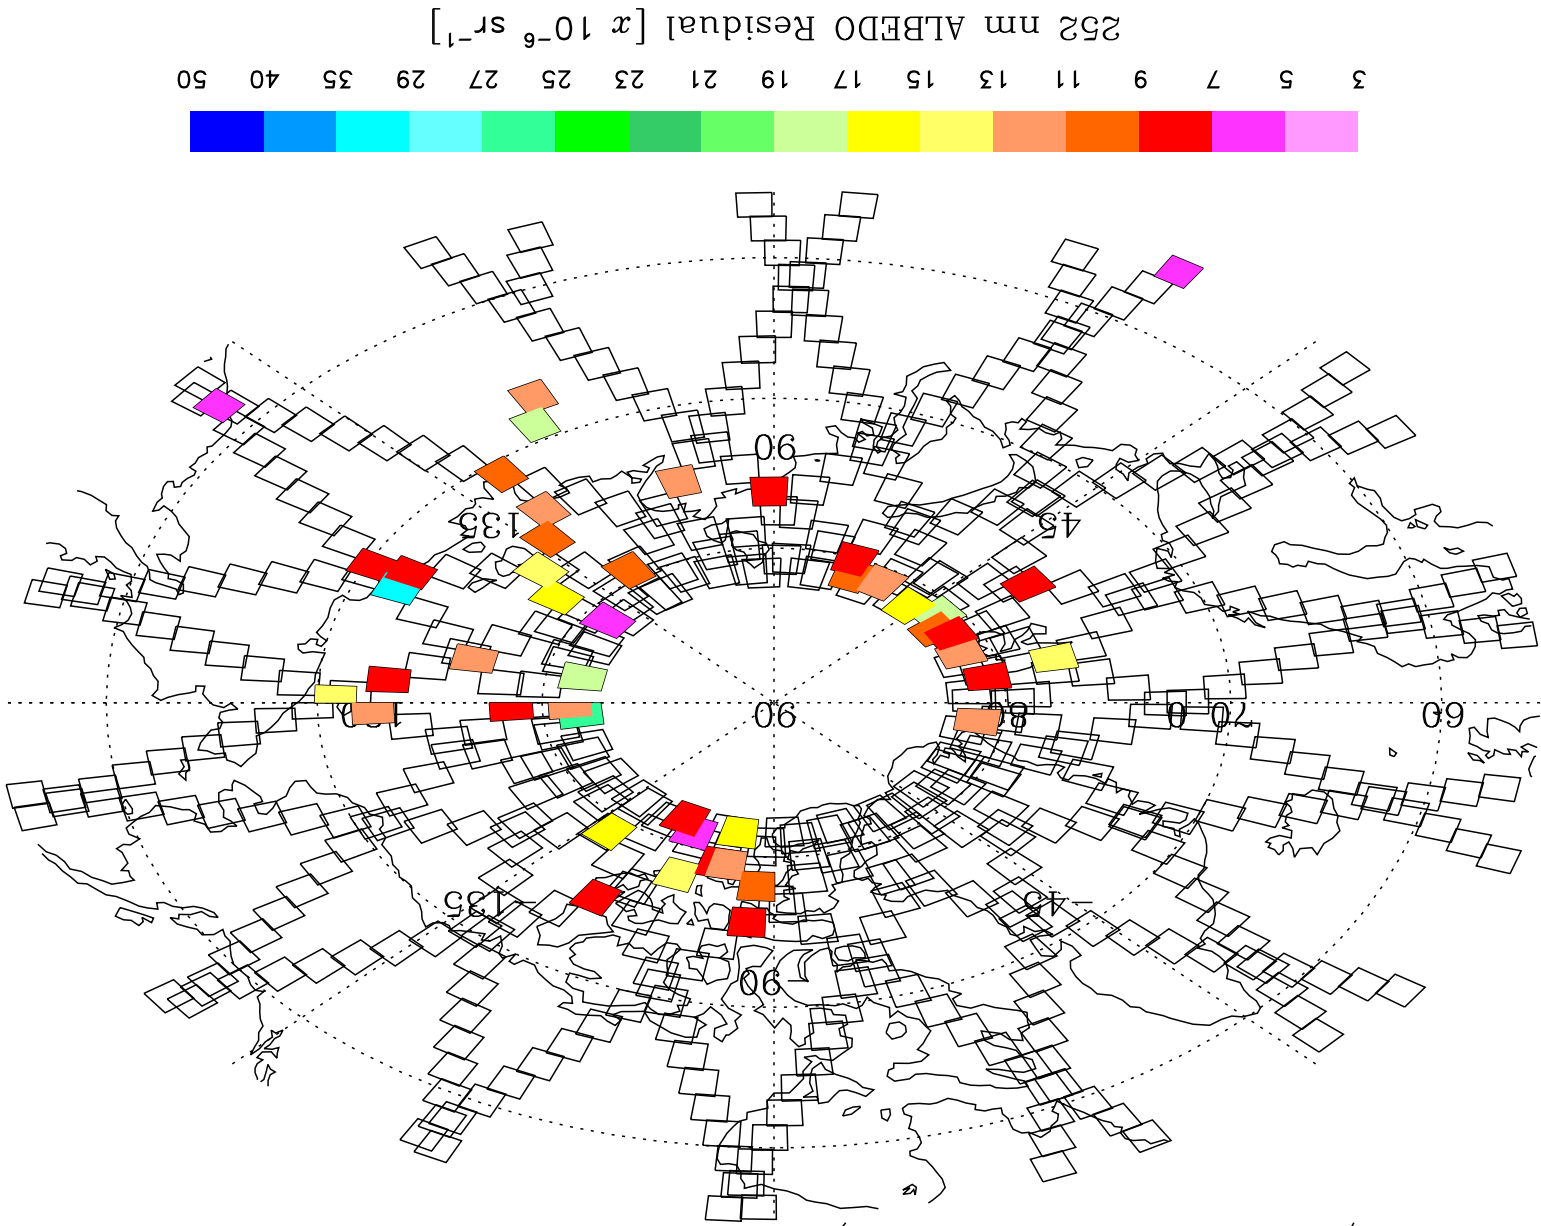

NOAA-17 SBUV/2 V4 Data for 2011/188: 92 PMC detections, 6 hits screened

15:39:20 Mon Mar 6 2017 /Users/deland/pmc/programs/polar_hits_v4_55.pro

NOAA-17 SBUV/2 V4 Data for 2011/200: 41 PMC detections, 6 hits screened

15:39:30 Mon Mar 6 2017 /Users/deland/pmc/programs/polar_hits_v4_55.pro

NOAA-17 SBUV/2 V4 Data for 2011/210: 47 PMC detections, 3 hits screened

15:39:38 Mon Mar 6 2017 /Users/deland/pmc/programs/polar_hits_v4_55.pro

NOAA-17 SBUV/2 V4 Data for 2011/211: 94 PMC detections, 5 hits screened

15:39:44 Mon Mar 6 2017 /Users/deland/pmc/programs/polar_hits-v4_55.pro

NOAA-18 SBUV/2 V4 Data for 2011/188: 93 PMC detections, 6 hits screened

NOAA-18 SBUV/2 V4 Data for 2011/210: 77 PMC detections, 4 hits screened

15:41:51 Mon Mar 6 2017 /Users/deland/pmc/programs/polar_hits_v4_55.pro

NOAA-18 SBUV/2 V4 Data for 2011/211: 76 PMC detections, 10 hits screened