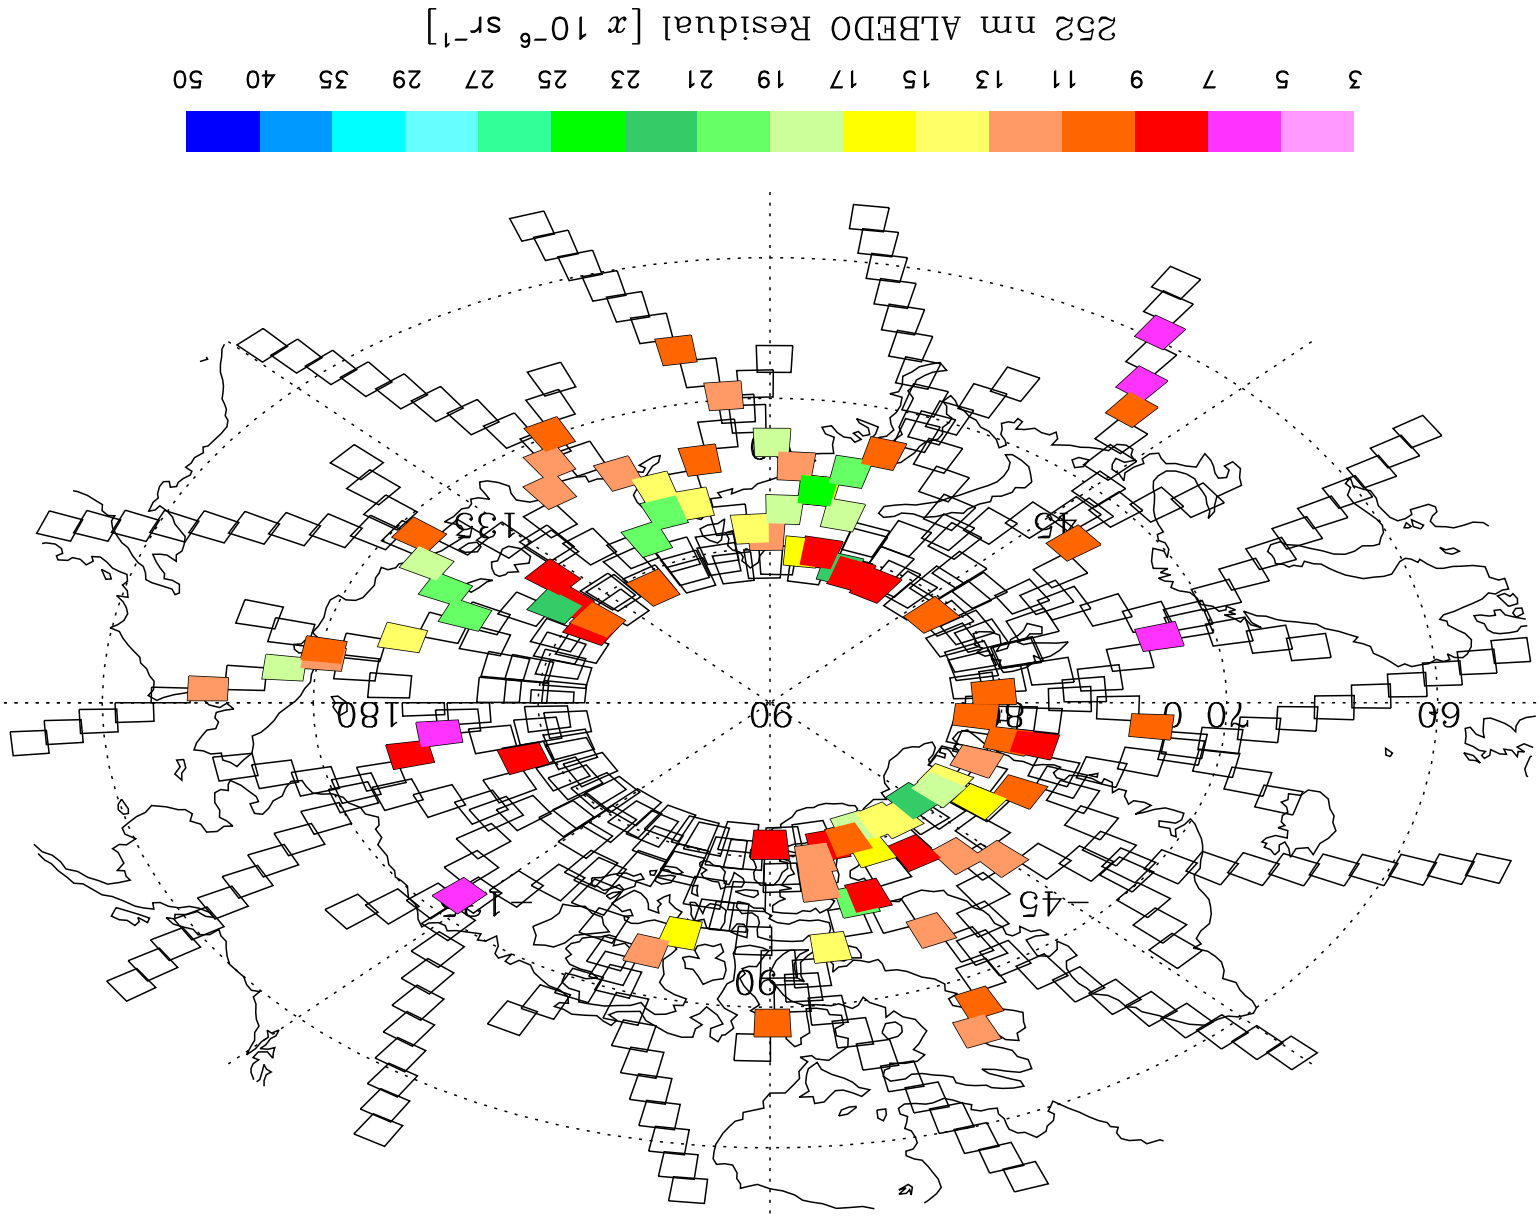

NOAA-19 SBUV/2 V4 Data for 2011/200: 83 PMC detections, 3 hits screened

252 nm ALBEDO Residual [$\times 10^{-6} \text{ sr}^{-1}$]

3 5 7 9 11 13 15 17 19 21 23 25 27 29 35 40 50

15:42:25 Mon Mar 6 2017 /Users/deland/pmc/programs/polar_hits_v4_55.pro